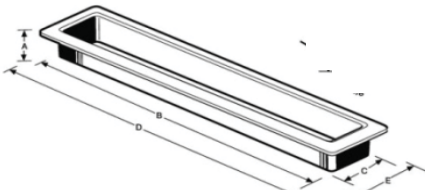

PAPER SLOT

PART#	DISCRIPTION	LENGTH
PG12	BLACK PAPER SLOT	12"
PGB	BLACK PAPER SLOT	18"