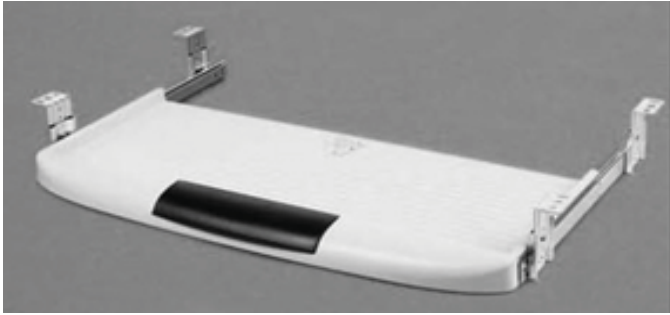

EURO CABINET LEVELING LEGS RATED AT 1500 LBS. PER CABINET

PART#	DISCRIPTION
EUROLEG	LEVELER ASSEMBLY
HC5696	CLIP FOR ATTACHING TOE KICK

TOE KICK PLATE

5710 KEYBOARD TRAY

Number	5710
Mounting	Brackets Mount In Outboard Position Under Work Surface For Application Widths 24" or Greater, and In The Inboard Position For Widths Less Than 24"
Action	Precision Steel Ball Bearing Slide Assembly
Size	21-3/4" x 18" Tray Size
Load Rating	75-Pound Class (BHMA, KCMA, and BIFMA Applications)
Height	5710 Adjustable - 7 Positions From 2-19/32" To 4-1/4"
Clearance	Fits 24" Wide Knee Space Under Desk or Other Work Surface
Finish	Black (BLK)
Features	<ul style="list-style-type: none">• Integral, adjustable wrist rest• Adjustable drop height• Friction latch in open position• Mouse tray opens to either left or right side

DECORITE KEYBOARD SLIDES

1501G DECORITE KEYBOARD TRAY
BALL BEARING SLIDES WITH A POSITIVE STOP
PENCIL PEN AND CLIP DISHES
TRAY 21 3/8" WIDE X 12 3/4" DEEP
REQUIRED CLEARANCE 24" X 3 3/8" HEIGHT

1502G DECORITE KEYBOARD TRAY
BALL PRESSURE SLIDES
ERGONOMICALLY DESIGNED FOR WRIST SUPPORT
FLIP TOP PENCIL TRAY
TRAY 21 7/8" WIDE X 10 3/4" DEEP
REQUIRED CLEARANCE 24 1/4" X 3 3/8" HEIGHT

1503G DECORITE KEYBOARD TRAY
BALL BEARING PRESSURE SLIDES
ERGONOMIC WRIST PAD EASILY DETACHES
FLIP TOP PENCIL TRAY
TRAY 24 1/2" WIDE X 11 7/8" DEEP
REQUIRED CLEARANCE 26 3/4" X 4 5/8" HEIGHT

1504BL DECORITE KEYBOARD TRAY
BALL BEARING PRESSURE SLIDES
ERGONOMIC WRIST SUPPORT
FLIP TOP PENCIL TRAY
TRAY WITH PAD 21 1/4" WIDE X 12" DEEP
REQUIRED CLEARANCE 23 3/4" X 3 3/4" HEIGHT