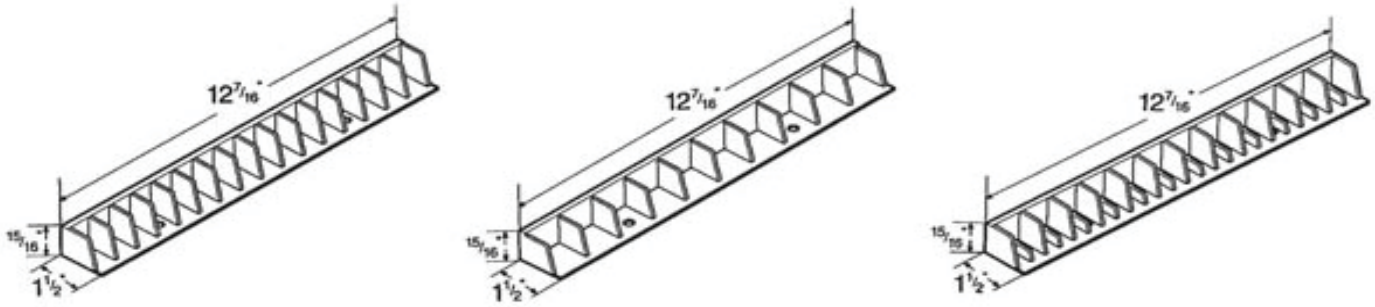

MEDIA RAILS & EURO LEGS

ORGANIZER RAILS