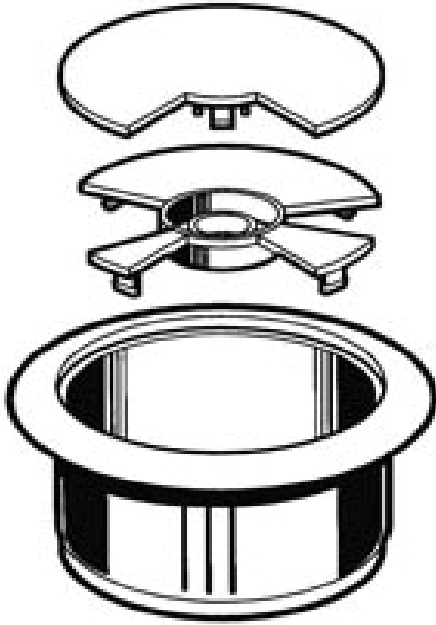

GROMMETS & VENTILATION

PLASTIC WIRE GROMMETS

PART#	DISCRIPTION	SIZE	
WGBK178	BLACK	1 7/8"	50MM
WGCH178	CHROME	1 7/8"	50MM
WGPB178	POLISHED BRASS	1 7/8"	50MM
WGWH178	WHITE	1 7/8"	50MM
WGBK238	BLACK	2 3/8"	60MM
WGCH238	CHROME	2 3/8"	60MM
WGPB238	POLISHED BRASS	2 3/8"	60MM
WGWH238	WHITE	2 3/8"	60MM
WGBK352	BLACK	3 5/32"	80MM
WGCH352	CHROME	3 5/32"	80MM
WGPB352	POLISHED BRASS	3 5/32"	80MM
WGWH352	WHITE	3 5/32"	80MM

TRASH RING

PART#	DISCRIPTION	DIAMETER
TR6B	BLACK	6"
TR6C	CHROME	6"
TR6PB	POLISHED BRASS	6"
TR6W	WHITE	6"

PAPER SLOT

PART#	DISCRIPTION	LENGTH
PG12	BLACK PAPER SLOT	12"
PGB	BLACK PAPER SLOT	18"

VENTILATOR GROMMET

PART#	DISCRIPTION	DIAMETER
VGBK2.5	BLACK VENTILATOR	2 1/2"

MEDIA RAILS & EURO LEGS

ORGANIZER RAILS

MEDIA RAILS

PART#	DISCRIPTION	LENGTH
ACR	HOLDS 16 AUDIO CASSETES	12 7/16"
CDR	HOLDS 24 CD OR DVD	12 7/16"
VCR	HOLDS 10 VCR	12 7/16"

DECORITE KEYBOARD SLIDES

1501G DECORITE KEYBOARD TRAY
BALL BEARING SLIDES WITH A POSITIVE STOP
PENCIL PEN AND CLIP DISHES
TRAY 21 3/8" WIDE X 12 3/4" DEEP
REQUIRED CLEARANCE 24" X 3 3/8" HEIGHT

1502G DECORITE KEYBOARD TRAY
BALL PRESSURE SLIDES
ERGONOMICALLY DESIGNED FOR WRIST SUPPORT
FLIP TOP PENCIL TRAY
TRAY 21 7/8" WIDE X 10 3/4" DEEP
REQUIRED CLEARANCE 24 1/4" X 3 3/8" HEIGHT