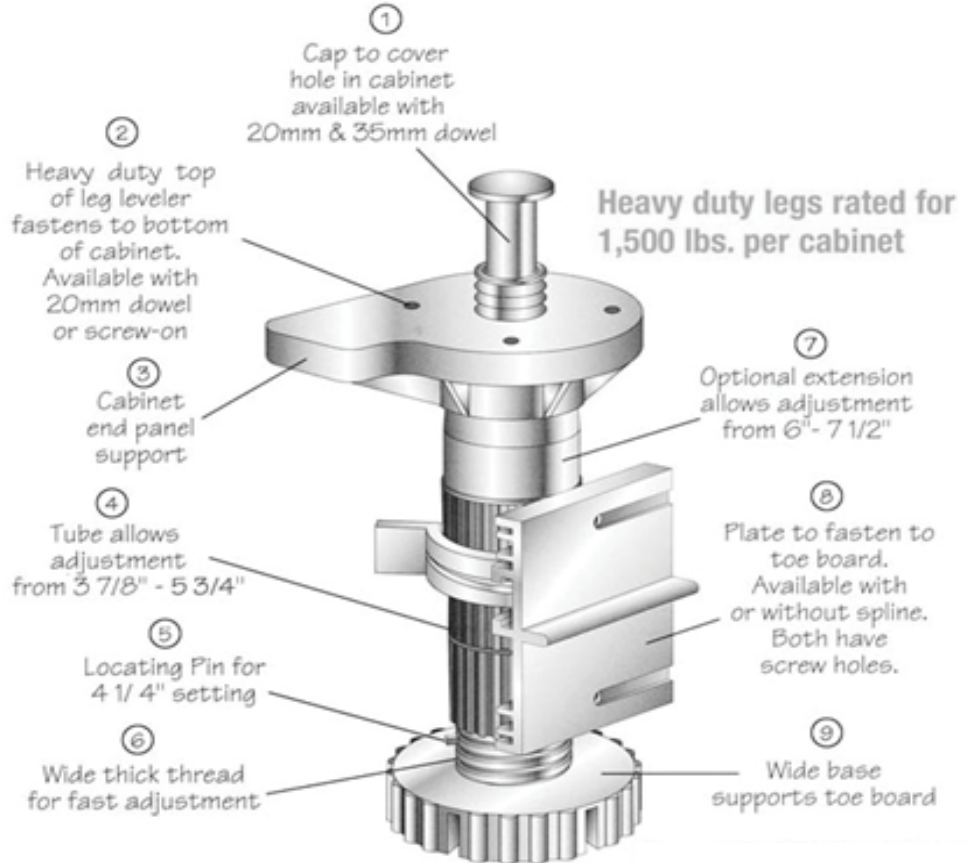

PART#	DISCRIPTION	DIAMETER
VGBK2.5	BLACK VENTILATOR	2 1/2"

MEDIA RAILS & EURO LEGS

ORGANIZER RAILS

MEDIA RAILS

PART#	DISCRIPTION	LENGTH
ACR	HOLDS 16 AUDIO CASSETES	12 7/16"
CDR	HOLDS 24 CD OR DVD	12 7/16"
VCR	HOLDS 10 VCR	12 7/16"

EURO CABINET LEVELING LEGS RATED AT 1500 LBS. PER CABINET

PART#	DISCRIPTION
EUROLEG	LEVELER ASSEMBLY
HC5696	CLIP FOR ATTACHING TOE KICK

TOE KICK PLATE

5710 KEYBOARD TRAY

Number	5710
Mounting	Brackets Mount In Outboard Position Under Work Surface For Application Widths 24" or Greater, and In The Inboard Position For Widths Less Than 24"
Action	Precision Steel Ball Bearing Slide Assembly
Size	21-3/4" x 18" Tray Size
Load Rating	75-Pound Class (BHMA, KCMA, and BIFMA Applications)
Height	5710 Adjustable - 7 Positions From 2-19/32" To 4-1/4"
Clearance	Fits 24" Wide Knee Space Under Desk or Other Work Surface
Finish	Black (BLK)
Features	<ul style="list-style-type: none">• Integral, adjustable wrist rest• Adjustable drop height• Friction latch in open position• Mouse tray opens to either left or right side