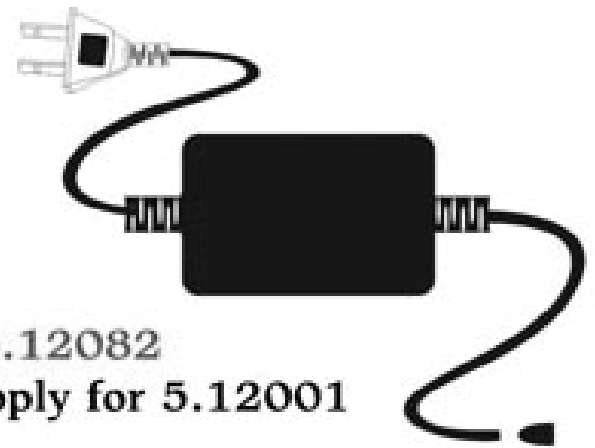

5.12082
Power Supply for 5.12001