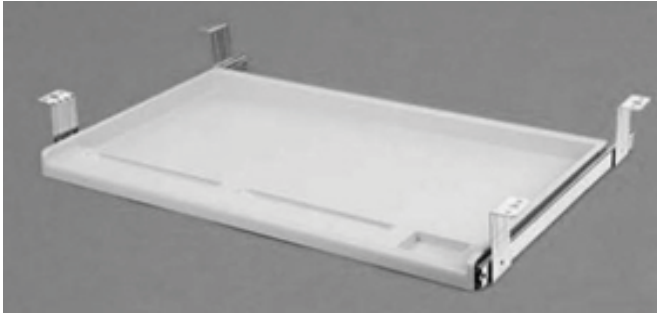

EURO CABINET LEVELING LEGS RATED AT 1500 LBS. PER CABINET

PART#	DISCRIPTION
EUROLEG	LEVELER ASSEMBLY
HC5696	CLIP FOR ATTACHING TOE KICK

TOE KICK PLATE

5710 KEYBOARD TRAY

Number	5710
Mounting	Brackets Mount In Outboard Position Under Work Surface For Application Widths 24" or Greater, and In The Inboard Position For Widths Less Than 24"
Action	Precision Steel Ball Bearing Slide Assembly
Size	21-3/4" x 18" Tray Size
Load Rating	75-Pound Class (BHMA, KCMA, and BIFMA Applications)
Height	5710 Adjustable - 7 Positions From 2-19/32" To 4-1/4"
Clearance	Fits 24" Wide Knee Space Under Desk or Other Work Surface
Finish	Black (BLK)
Features	<ul style="list-style-type: none">• Integral, adjustable wrist rest• Adjustable drop height• Friction latch in open position• Mouse tray opens to either left or right side

DECORITE KEYBOARD SLIDES

1501G DECORITE KEYBOARD TRAY
BALL BEARING SLIDES WITH A POSITIVE STOP
PENCIL PEN AND CLIP DISHES
TRAY 21 3/8" WIDE X 12 3/4" DEEP
REQUIRED CLEARANCE 24" X 3 3/8" HEIGHT

1502G DECORITE KEYBOARD TRAY
BALL PRESSURE SLIDES
ERGONOMICALLY DESIGNED FOR WRIST SUPPORT
FLIP TOP PENCIL TRAY
TRAY 21 7/8" WIDE X 10 3/4" DEEP
REQUIRED CLEARANCE 24 1/4" X 3 3/8" HEIGHT

1503G DECORITE KEYBOARD TRAY
BALL BEARING PRESSURE SLIDES
ERGONOMIC WRIST PAD EASILY DETACHES
FLIP TOP PENCIL TRAY
TRAY 24 1/2" WIDE X 11 7/8" DEEP
REQUIRED CLEARANCE 26 3/4" X 4 5/8" HEIGHT

1504BL DECORITE KEYBOARD TRAY
BALL BEARING PRESSURE SLIDES
ERGONOMIC WRIST SUPPORT
FLIP TOP PENCIL TRAY
TRAY WITH PAD 21 1/4" WIDE X 12" DEEP
REQUIRED CLEARANCE 23 3/4" X 3 3/4" HEIGHT