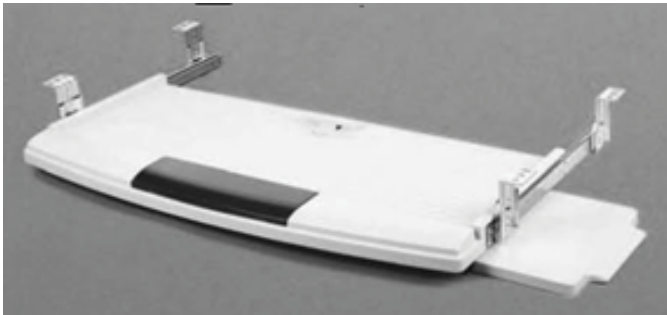

EURO CABINET LEVELING LEGS RATED AT 1500 LBS. PER CABINET

PART#	DISCRIPTION
EUROLEG	LEVELER ASSEMBLY
HC5696	CLIP FOR ATTACHING TOE KICK

TOE KICK PLATE

5710 KEYBOARD TRAY

Number	5710
Mounting	Brackets Mount In Outboard Position Under Work Surface For Application Widths 24" or Greater, and In The Inboard Position For Widths Less Than 24"
Action	Precision Steel Ball Bearing Slide Assembly
Size	21-3/4" x 18" Tray Size
Load Rating	75-Pound Class (BHMA, KCMA, and BIFMA Applications)
Height	5710 Adjustable - 7 Positions From 2-19/32" To 4-1/4"
Clearance	Fits 24" Wide Knee Space Under Desk or Other Work Surface
Finish	Black (BLK)
Features	<ul style="list-style-type: none">• Integral, adjustable wrist rest• Adjustable drop height• Friction latch in open position• Mouse tray opens to either left or right side

DECORITE KEYBOARD SLIDES

1501G DECORITE KEYBOARD TRAY
BALL BEARING SLIDES WITH A POSITIVE STOP
PENCIL PEN AND CLIP DISHES
TRAY 21 3/8" WIDE X 12 3/4" DEEP
REQUIRED CLEARANCE 24" X 3 3/8" HEIGHT

1502G DECORITE KEYBOARD TRAY
BALL PRESSURE SLIDES
ERGONOMICALLY DESIGNED FOR WRIST SUPPORT
FLIP TOP PENCIL TRAY
TRAY 21 7/8" WIDE X 10 3/4" DEEP
REQUIRED CLEARANCE 24 1/4" X 3 3/8" HEIGHT