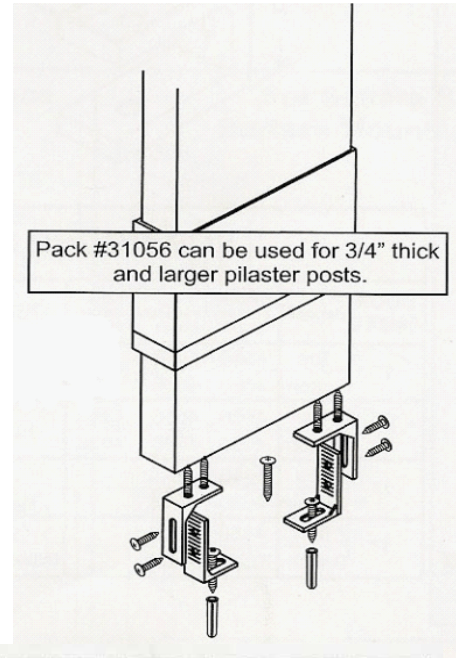

TOILET PARTITION HARDWARE

PART#	DISCRIPTION
PILASTER ANCHOR PACK	
J31056	ANCHOR PACK

STAINLESS SHOE PACKS (INCLUDES ANCHOR HARDWARE) 3" HIGH SHOES

J34029	1" X 2" POST
J34049	1" X 4" POST
J34069	1" X 6" POST
J34089	1" X 8" POST
J37029	1 1/4" X 2" POST
J37039	1 1/4" X 3" POST
J37049	1 1/4" X 4" POST
J37069	1 1/4" X 6" POST
J37089	1 1/4" X 8" POST
J37109	1 1/4" X 10" POST
J37129	1 1/4" X 12" POST

HEADRAIL END PLUGS

CHROME PLATED END PLATE

J6670	CHROME HEADRAIL ENDPLATE

NYLON END PLATE

J6675	NYLON END PLATE