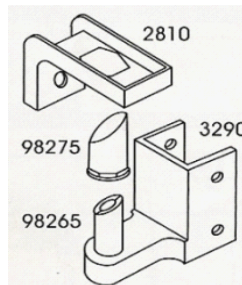

## OUT SWING DOOR PACK

J21300            1" DOOR SIZE 1" POST SIZE  
 J27800            7/8" DOOR SIZE 1 1/4" POST SIZE  
 OUT SWING DOOR HARDWARE INCLUDES  
 UPPER HINGE  
 LOWER HINGE  
 OUT SWING LATCH & KEEPER  
 DOOR HOOK  
 DOOR STOP  
 MOUNTING HARDWARE

UPPER DOOR INSERT  
 J1520            INSERT

LOWER DOOR INSERT  
 J1530            INSERT

TOP HINGE BRACKET  
 J3790            BRACKET

# TOILET PARTITION HARDWARE

PART# DISCIPTION  
 SURFACE MOUNT LATCH  
 J5020 SURFACE MOUNT LATCH

SURFACE MOUNT OFFSET LATCH  
 J5030 SURFACE MOUNT OFFSET LATCH

PILASTER MOUNT DOOR STOP  
 J4151 DOOR STOP

STRIKER / KEEPER OUTSWING  
 J5210 STRIKER

UPPER HINGE ASSEMBLY ONLY  
 J63030 UPPER HINGE

LOWER HINGE ASSEMBLY ONLY  
 J63010 LOWER HINGE

J98265 1/2" PINTLE ONLY  
 J98275 1/2" CAM ONLY