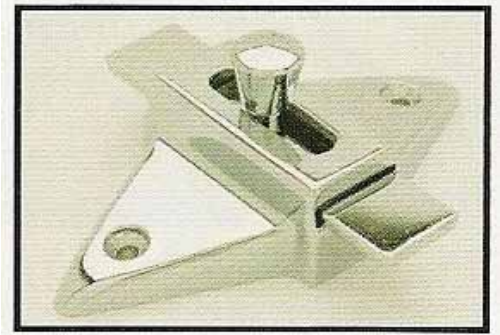

## OUT SWING DOOR PACK

J21300            1" DOOR SIZE 1" POST SIZE  
 J27800            7/8" DOOR SIZE 1 1/4" POST SIZE  
 OUT SWING DOOR HARDWARE INCLUDES  
 UPPER HINGE  
 LOWER HINGE  
 OUT SWING LATCH & KEEPER  
 DOOR HOOK  
 DOOR STOP  
 MOUNTING HARDWARE

UPPER DOOR INSERT  
 J1520            INSERT

LOWER DOOR INSERT  
 J1530            INSERT

TOP HINGE BRACKET  
 J3790            BRACKET

# TOILET PARTITION HARDWARE

PART# DISCIPTION  
 SURFACE MOUNT LATCH  
 J5020 SURFACE MOUNT LATCH

SURFACE MOUNT OFFSET LATCH  
 J5030 SURFACE MOUNT OFFSET LATCH

PILASTER MOUNT DOOR STOP  
 J4151 DOOR STOP