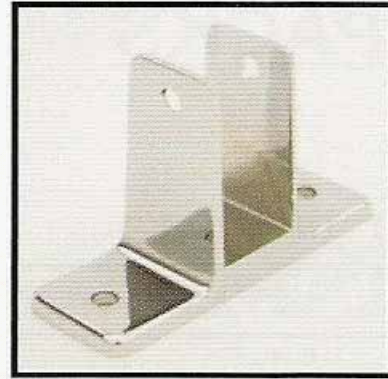

TOILET PARTITION HARDWARE

PART#   DISCRPTION
ALCOVE PANEL PACKS 2 ½" (2 WALL BRACKETS & CLIPS)
ATTACHES 7/8" EDGE PANEL TO 1 1/4" EDGE PANEL
J15320   7/8" PANEL SIZE 1 1/4" POST SIZE