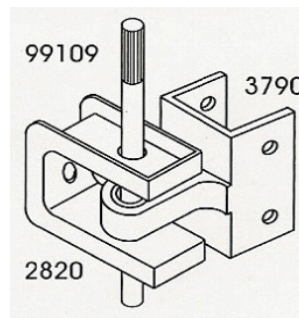

UPPER DOOR INSERT  
 J1520            INSERT

LOWER DOOR INSERT  
 J1530            INSERT

TOP HINGE BRACKET  
 J3790            BRACKET

# TOILET PARTITION HARDWARE

PART# DISCIPTION  
 SURFACE MOUNT LATCH  
 J5020 SURFACE MOUNT LATCH

SURFACE MOUNT OFFSET LATCH  
 J5030 SURFACE MOUNT OFFSET LATCH

PILASTER MOUNT DOOR STOP  
 J4151 DOOR STOP

STRIKER / KEEPER OUTSWING  
 J5210 STRIKER

UPPER HINGE ASSEMBLY ONLY  
 J63030 UPPER HINGE

LOWER HINGE ASSEMBLY ONLY  
 J63010 LOWER HINGE

J98265 1/2" PINTLE ONLY  
 J98275 1/2" CAM ONLY