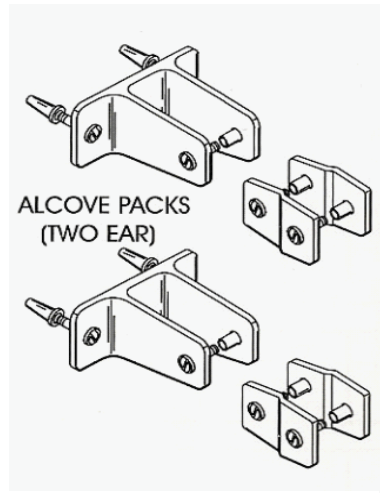

# TOILET PARTITION HARDWARE

PART#            DISCRIPTION  
 URINAL SCREEN PANEL 2 PIECE BRACKET 3 1/2" (1 Bracket)  
 J1320            FITS ANY PANEL

URINAL SCREEN PANEL PACK FIXED 2 1/2" (2 Brackets)  
 J15420            7/8" PANEL PACK

PANEL PACKS 2 1/2" (2 BRACKETS & 2 U BRACKETS)  
 ATTACHES PANEL TO WALL AND BACK OF PILASTER  
 J15020            7/8"    TWO EARED PANEL PACK  
 J15030            1"      TWO EARED PANEL PACK  
 J15040            1 1/4" TWO EARED PANEL PACK

PILASTER PACKS 2 1/2" (2 BRACKETS)  
 ATTACHES PILASTER TO WALL  
 J15250            1"      ONE EARED PILASTER PACK  
 J15230            1 1/4" ONE EARED PILASTER PACK

# TOILET PARTITION HARDWARE

PART#            DISCRPTION  
 ALCOVE PANEL PACKS 2 ½" (2 WALL BRACKETS & CLIPS)  
 ATTACHES 7/8" EDGE PANEL TO 1 1/4" EDGE PANEL  
 J15320            7/8" PANEL SIZE 1 1/4" POST SIZE