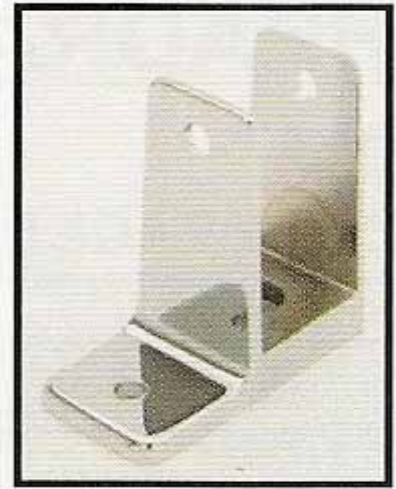

TWO EAR WALL BRACKETS 2 ½" (SOLD SEPARATELY)
J1630   7/8" WALL BRACKET
J1830   1 1/4" WALL BRACKET

ONE EAR WALL BRACKETS 2 ½" (SOLD SEPARATELY)
J1650   7/8" WALL BRACKET
J1840   1 1/4" WALL BRACKET