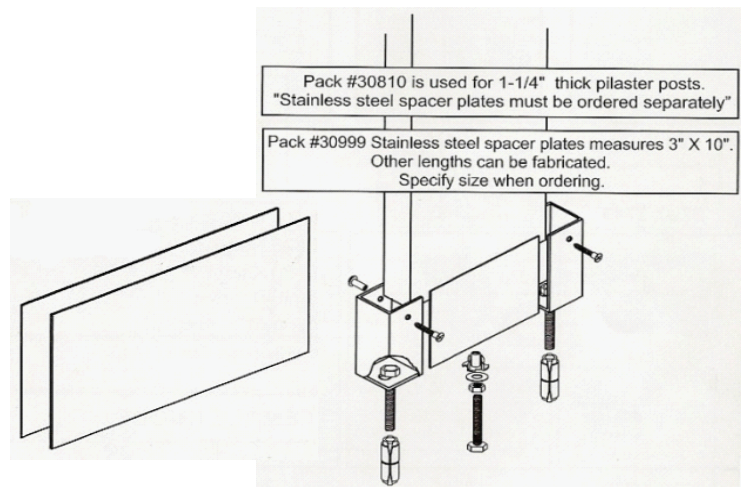

STAINLESS PILASTER SHOE PACK & SPACERS
J30810   SHOE PACK
J3099   3" X 10" STAINLESS SPACER