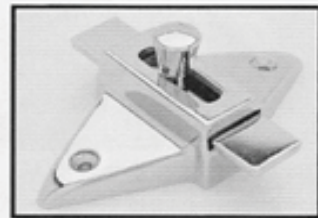

# TOILET PARTITION HARDWARE

PART#            DISCRPTION  
 HEADRAIL      1 1/2" X 15'

## IN SWING DOOR PACK

J11300            1' DOOR SIZE 1" POST SIZE  
 J17800            7/8" DOOR SIZE 1 1/4" POST SIZE  
 IN SWING DOOR HARDWARE INCLUDES  
 UPPER HINGE  
 LOWER HINGE  
 IN SWING LATCH & KEEPER  
 DOOR HOOK  
 MOUNTING HARDWARE

## OUT SWING DOOR PACK

J21300            1" DOOR SIZE 1" POST SIZE  
 J27800            7/8" DOOR SIZE 1 1/4" POST SIZE  
 OUT SWING DOOR HARDWARE INCLUDES  
 UPPER HINGE  
 LOWER HINGE  
 OUT SWING LATCH & KEEPER  
 DOOR HOOK  
 DOOR STOP  
 MOUNTING HARDWARE