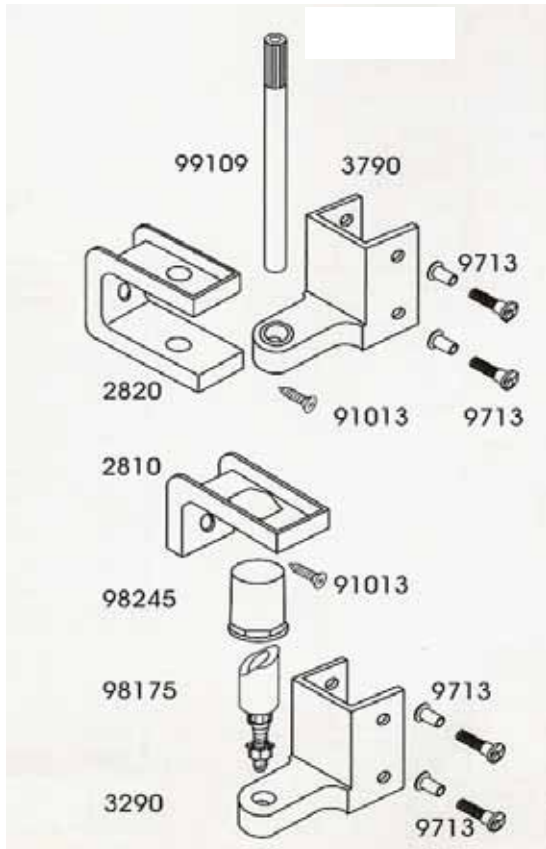

# TOILET PARTITION HARDWARE

PART#            DISCRPTION  
 HEADRAIL      1 1/2" X 15'

## IN SWING DOOR PACK

J11300            1' DOOR SIZE 1" POST SIZE  
 J17800            7/8" DOOR SIZE 1 1/4" POST SIZE  
 IN SWING DOOR HARDWARE INCLUDES  
 UPPER HINGE  
 LOWER HINGE  
 IN SWING LATCH & KEEPER  
 DOOR HOOK  
 MOUNTING HARDWARE

## OUT SWING DOOR PACK

J21300            1" DOOR SIZE 1" POST SIZE  
 J27800            7/8" DOOR SIZE 1 1/4" POST SIZE  
 OUT SWING DOOR HARDWARE INCLUDES  
 UPPER HINGE  
 LOWER HINGE  
 OUT SWING LATCH & KEEPER  
 DOOR HOOK  
 DOOR STOP  
 MOUNTING HARDWARE