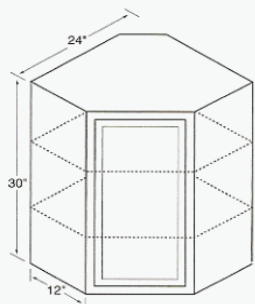

WALL CABINETS ARE 12" DEEP
SINGLE DOOR WALL CABINETS

PART#	DISCRIPTION
KO9W	9" X 30" WALL CABINET
KO12W	12" X 30" WALL CABINET
KO15W	15" X 30" WALL CABINET
KO18W	18" X 30" WALL CABINET
KO21W	21" X 30" WALL CABINET
KO24W	24" X 30" WALL CABINET

DOUBLE DOOR WALL CABINETS

KO27W	27" X 30" WALL CABINET
KO30W	30" X 30" WALL CABINET
KO33W	33" X 30" WALL CABINET
KO36W	36" X 30" WALL CABINET
KO42W	42" X 30" WALL CABINET
KO48W	48" X 30" WALL CABINET

WALL CORNER CABINETS

KO24WC	24" X 30" CORNER CABINET
KO36WC	36" X 30" CORNER CABINET
KO39WC	39" X 30" CORNER CABINET
KO42WC	42" X 30" CORNER CABINET

ANGLE WALL CABINET

KOA24	24" X 30" ANGLE CABINET
-------	-------------------------