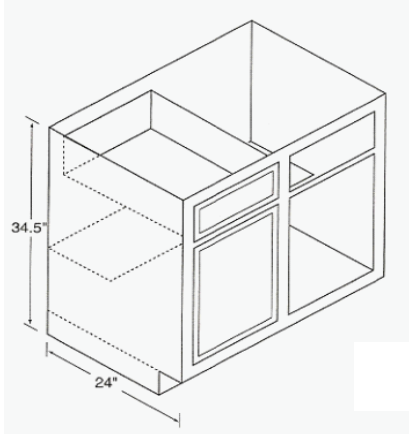

RANGE CABINETS

KO30Y	30" X 18" RANGE CABINET
KO36Y	36" X 18" RANGE CABINET

ALL BASE CABINETS ARE 24" DEEP

BASE TRAY CABINET

KO9T

9" X 34.5" BASE TRAY CABINET

SINGLE DOOR BASE CABINETS

KO12B	12" X 34.5" BASE CABINET
KO15B	15" X 34.5" BASE CABINET
KO18B	18" X 34.5" BASE CABINET
KO21B	21" X 34.5" BASE CABINET
KO24B	24" X 34.5" BASE CABINET
KO15BT	15" ROLL OUT TRAY
KO18BT	18" ROLL OUT TRAY
KO24BT	24" ROLL OUT TRAY

DOUBLE DOOR BASE CABINETS

KO30B	30" X 34.5" BASE CABINET
KO36B	36" X 34.5" BASE CABINET
KO42B	42" X 34.5" BASE CABINET
KO48B	48" X 34.5" BASE CABINET

KITCHEN KOMPACT OAK KITCHEN CABINETS

WALL CABINETS ARE 12" DEEP
CORNER LAZY SUSAN CABINET

PART#
KO36LS

DISCRIPTION
36" X 34.5" LAZY SUSAN

BASE CORNER CABINETS

KO39BC
KO42BC
KO48BC

39" X 34.5" CORNER BASE
42" X 34.5" CORNER BASE
48" X 34.5" CORNER BASE

RANGE & SINK BASE CABINETS

KO30RBS
KO33RBS
KO36RBS
KO42RBS