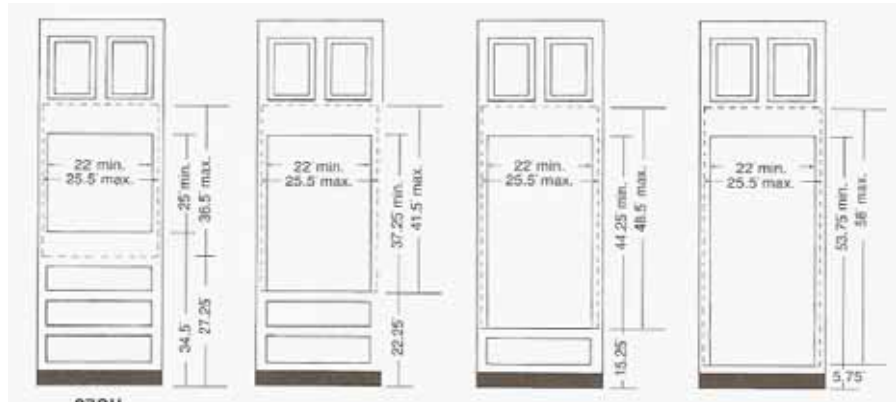

KO24BRB

KO24BRBK

24"W X 24"D X 84" HIGH

SHELF KIT FOR PANTRY USE

UNIVERSAL OVEN CABINET

KOOU27

27"W X 24"D X 84" HIGH

MICROWAVE CABINET