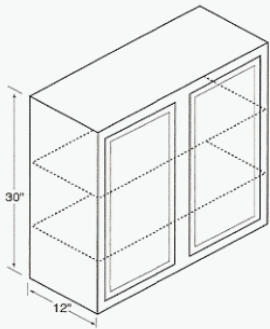

WALL CABINETS ARE 12" DEEP
SINGLE DOOR WALL CABINETS

PART#	DISCRIPTION
KO9W	9" X 30" WALL CABINET
KO12W	12" X 30" WALL CABINET
KO15W	15" X 30" WALL CABINET
KO18W	18" X 30" WALL CABINET
KO21W	21" X 30" WALL CABINET
KO24W	24" X 30" WALL CABINET

DOUBLE DOOR WALL CABINETS

KO27W	27" X 30" WALL CABINET
KO30W	30" X 30" WALL CABINET
KO33W	33" X 30" WALL CABINET
KO36W	36" X 30" WALL CABINET
KO42W	42" X 30" WALL CABINET
KO48W	48" X 30" WALL CABINET

WALL CORNER CABINETS

KO24WC	24" X 30" CORNER CABINET
KO36WC	36" X 30" CORNER CABINET
KO39WC	39" X 30" CORNER CABINET
KO42WC	42" X 30" CORNER CABINET

ANGLE WALL CABINET

KOA24	24" X 30" ANGLE CABINET
-------	-------------------------