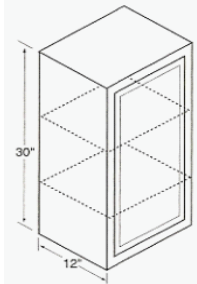

WALL CABINETS ARE 12" DEEP
SINGLE DOOR WALL CABINETS

PART#	DISCRIPTION
KO9W	9" X 30" WALL CABINET
KO12W	12" X 30" WALL CABINET
KO15W	15" X 30" WALL CABINET
KO18W	18" X 30" WALL CABINET
KO21W	21" X 30" WALL CABINET
KO24W	24" X 30" WALL CABINET

DOUBLE DOOR WALL CABINETS

KO27W	27" X 30" WALL CABINET
KO30W	30" X 30" WALL CABINET
KO33W	33" X 30" WALL CABINET
KO36W	36" X 30" WALL CABINET
KO42W	42" X 30" WALL CABINET
KO48W	48" X 30" WALL CABINET

WALL CORNER CABINETS

KO24WC	24" X 30" CORNER CABINET
KO36WC	36" X 30" CORNER CABINET
KO39WC	39" X 30" CORNER CABINET
KO42WC	42" X 30" CORNER CABINET

ANGLE WALL CABINET

KOA24	24" X 30" ANGLE CABINET
-------	-------------------------