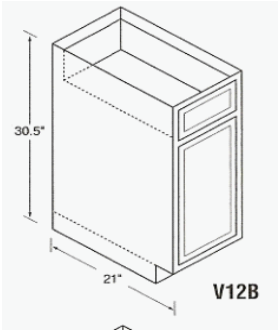

VANITY CABINETS

ALL VANITIES ARE 21" DEEP & 30.5" HIGH

PART#

DISCRIPTION

KOV12B

12" X 30.5" VANITY CABINET

VANITY DRAWER UNIT

KOV15D