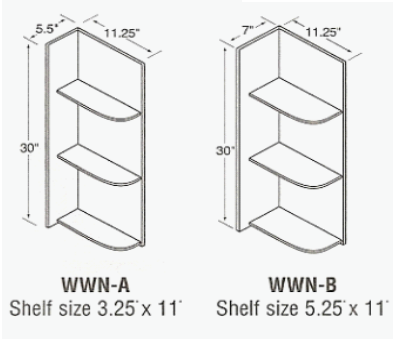

42" X 30.5" VANITY CABINET

KOV48S

48" X 30.5" VANITY CABINET

BASE CABINET WHATNOT SHELF

KOBWN1/2

22.5" WIDE X 34.5" HIGH SHELF

WALL CABINET WHATNOT SHELF

KOWWN-A

5.5" X 11.25" SHELF

KOWWN-B

7" X 11.25" SHELF

CORNER APPLIANCE GARAGE

KOAPPLGAR

24" X 24" APPLIANCE GARAGE

FILLERS

KO3F 3" X 30.5"