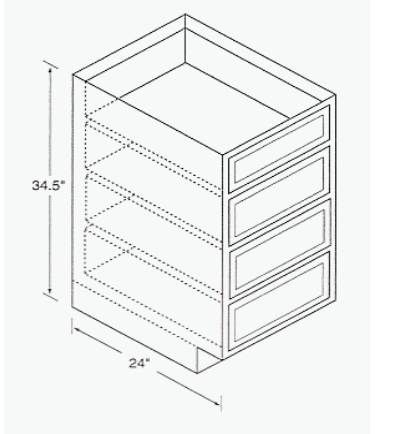

DRAWER CABINETS

KO15D
KO18D
KO24D

15" X 34.5" DRAWER CABINET
18" X 34.5" DRAWER CABINET
24" X 34.5" DRAWER CABINET