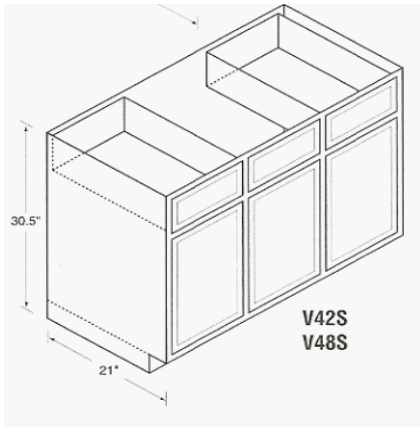

KITCHEN COMPACT OAK KITCHEN CABINETS

VANITY CABINETS

ALL VANITIES ARE 21" DEEP & 30.5" HIGH

PART#

DISCRIPTION

KOV42S

42" X 30.5" VANITY CABINET

KOV48S

48" X 30.5" VANITY CABINET