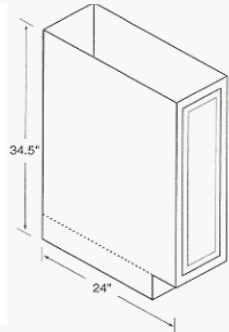

KO24WC	24" X 30" CORNER CABINET
KO36WC	36" X 30" CORNER CABINET
KO39WC	39" X 30" CORNER CABINET
KO42WC	42" X 30" CORNER CABINET

ANGLE WALL CABINET

KOA24	24" X 30" ANGLE CABINET
-------	-------------------------

KITCHEN COMPACT OAK KITCHEN CABINETS

WALL CABINETS ARE 12" DEEP
REFRIGERATOR CABINETS

PART#	DISCRIPTION
KO30X	30" X 15" BRIDGE CABINET
KO33X	33" X 15" BRIDGE CABINET
KO36X	36" X 15" BRIDGE CABINET
KO39X	39" X 15" BRIDGE CABINET
KO30X12	30" X 12" BRIDGE CABINET
KO36X12	36" X 12" BRIDGE CABINET

RANGE CABINETS

KO30Y	30" X 18" RANGE CABINET
KO36Y	36" X 18" RANGE CABINET

ALL BASE CABINETS ARE 24" DEEP

BASE TRAY CABINET

KO9T

9" X 34.5" BASE TRAY CABINET

SINGLE DOOR BASE CABINETS

KO12B	12" X 34.5" BASE CABINET
KO15B	15" X 34.5" BASE CABINET
KO18B	18" X 34.5" BASE CABINET
KO21B	21" X 34.5" BASE CABINET
KO24B	24" X 34.5" BASE CABINET
KO15BT	15" ROLL OUT TRAY
KO18BT	18" ROLL OUT TRAY
KO24BT	24" ROLL OUT TRAY

DOUBLE DOOR BASE CABINETS

KO30B	30" X 34.5" BASE CABINET
KO36B	36" X 34.5" BASE CABINET
KO42B	42" X 34.5" BASE CABINET
KO48B	48" X 34.5" BASE CABINET

KITCHEN KOMPACT OAK KITCHEN CABINETS

WALL CABINETS ARE 12" DEEP
CORNER LAZY SUSAN CABINET