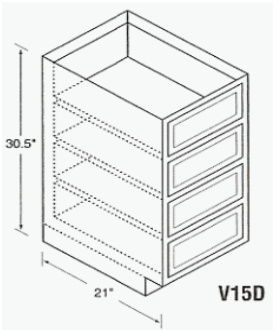

VANITY CABINETS

ALL VANITIES ARE 21" DEEP & 30.5" HIGH

PART#

DISCRIPTION

KOV12B

12" X 30.5" VANITY CABINET

VANITY DRAWER UNIT

KOV15D