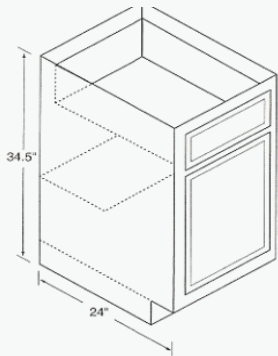

KITCHEN COMPACT OAK KITCHEN CABINETS

WALL CABINETS ARE 12" DEEP
REFRIGERATOR CABINETS

PART#	DISCRIPTION
KO30X	30" X 15" BRIDGE CABINET
KO33X	33" X 15" BRIDGE CABINET
KO36X	36" X 15" BRIDGE CABINET
KO39X	39" X 15" BRIDGE CABINET
KO30X12	30" X 12" BRIDGE CABINET
KO36X12	36" X 12" BRIDGE CABINET

RANGE CABINETS

KO30Y	30" X 18" RANGE CABINET
KO36Y	36" X 18" RANGE CABINET

ALL BASE CABINETS ARE 24" DEEP

BASE TRAY CABINET

KO9T

9" X 34.5" BASE TRAY CABINET

SINGLE DOOR BASE CABINETS

KO12B	12" X 34.5" BASE CABINET
KO15B	15" X 34.5" BASE CABINET
KO18B	18" X 34.5" BASE CABINET
KO21B	21" X 34.5" BASE CABINET
KO24B	24" X 34.5" BASE CABINET
KO15BT	15" ROLL OUT TRAY
KO18BT	18" ROLL OUT TRAY
KO24BT	24" ROLL OUT TRAY

DOUBLE DOOR BASE CABINETS

KO30B	30" X 34.5" BASE CABINET
KO36B	36" X 34.5" BASE CABINET
KO42B	42" X 34.5" BASE CABINET
KO48B	48" X 34.5" BASE CABINET

KITCHEN KOMPACT OAK KITCHEN CABINETS

WALL CABINETS ARE 12" DEEP
CORNER LAZY SUSAN CABINET