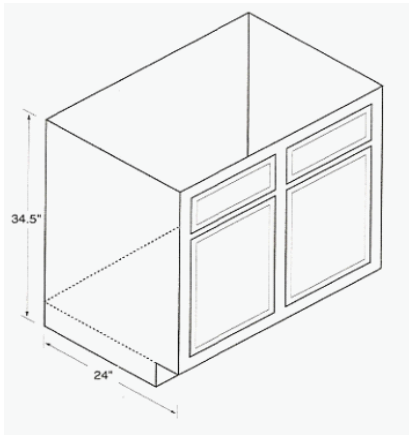

DOUBLE DOOR BASE CABINETS

KO30B	30" X 34.5" BASE CABINET
KO36B	36" X 34.5" BASE CABINET
KO42B	42" X 34.5" BASE CABINET
KO48B	48" X 34.5" BASE CABINET

KITCHEN KOMPACT OAK KITCHEN CABINETS

WALL CABINETS ARE 12" DEEP
CORNER LAZY SUSAN CABINET

PART#
KO36LS

DISCRIPTION
36" X 34.5" LAZY SUSAN

BASE CORNER CABINETS

KO39BC
KO42BC
KO48BC

39" X 34.5" CORNER BASE
42" X 34.5" CORNER BASE
48" X 34.5" CORNER BASE

RANGE & SINK BASE CABINETS

KO30RBS
KO33RBS
KO36RBS
KO42RBS