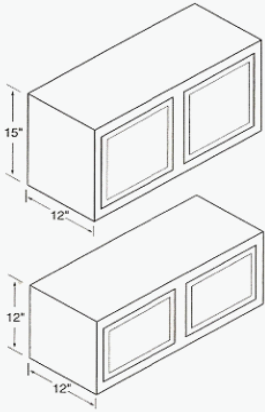

KITCHEN COMPACT OAK KITCHEN CABINETS

WALL CABINETS ARE 12" DEEP
REFRIGERATOR CABINETS

PART#	DISCRIPTION
KO30X	30" X 15" BRIDGE CABINET
KO33X	33" X 15" BRIDGE CABINET
KO36X	36" X 15" BRIDGE CABINET
KO39X	39" X 15" BRIDGE CABINET
KO30X12	30" X 12" BRIDGE CABINET
KO36X12	36" X 12" BRIDGE CABINET