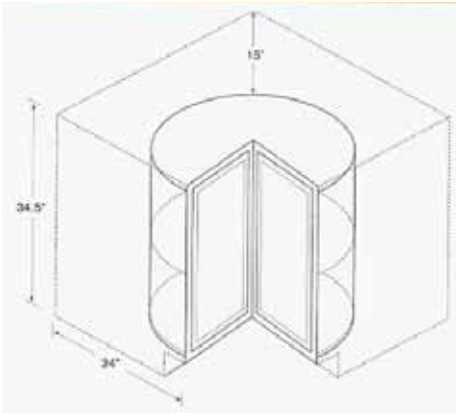

RANGE CABINETS

KO30Y	30" X 18" RANGE CABINET
KO36Y	36" X 18" RANGE CABINET

ALL BASE CABINETS ARE 24" DEEP

BASE TRAY CABINET

KO9T

9" X 34.5" BASE TRAY CABINET

SINGLE DOOR BASE CABINETS

KO12B	12" X 34.5" BASE CABINET
KO15B	15" X 34.5" BASE CABINET
KO18B	18" X 34.5" BASE CABINET
KO21B	21" X 34.5" BASE CABINET
KO24B	24" X 34.5" BASE CABINET
KO15BT	15" ROLL OUT TRAY
KO18BT	18" ROLL OUT TRAY
KO24BT	24" ROLL OUT TRAY

DOUBLE DOOR BASE CABINETS

KO30B	30" X 34.5" BASE CABINET
KO36B	36" X 34.5" BASE CABINET
KO42B	42" X 34.5" BASE CABINET
KO48B	48" X 34.5" BASE CABINET

KITCHEN KOMPACT OAK KITCHEN CABINETS

WALL CABINETS ARE 12" DEEP
CORNER LAZY SUSAN CABINET