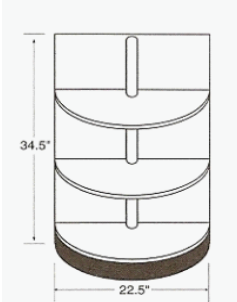

BASE CABINET WHATNOT SHELF

KOBWN1/2

22.5" WIDE X 34.5" HIGH SHELF