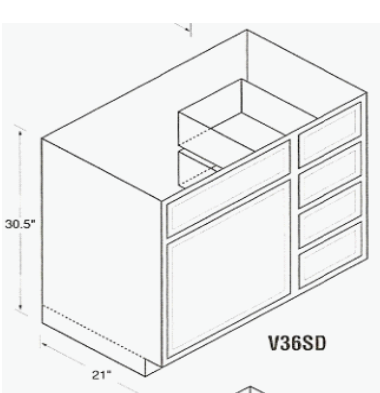

15" X 30.5" DRAWER CABINET

VANITY SINK BASE CABINET

KOV24S

24" X 30.5" SINK BASE CAB

KOV30KH

30" X 30.5" WITH KNEE HOLE

KOV30S

30" X 30.5" SINK BASE CAB