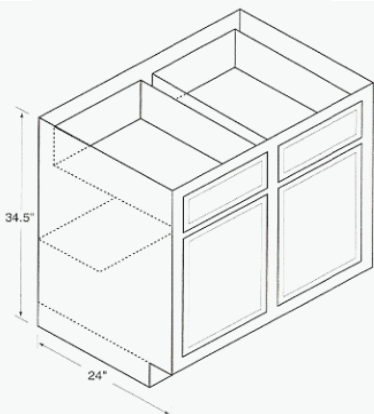

RANGE CABINETS

KO30Y	30" X 18" RANGE CABINET
KO36Y	36" X 18" RANGE CABINET

ALL BASE CABINETS ARE 24" DEEP

BASE TRAY CABINET

KO9T

9" X 34.5" BASE TRAY CABINET

SINGLE DOOR BASE CABINETS

KO12B	12" X 34.5" BASE CABINET
KO15B	15" X 34.5" BASE CABINET
KO18B	18" X 34.5" BASE CABINET
KO21B	21" X 34.5" BASE CABINET
KO24B	24" X 34.5" BASE CABINET
KO15BT	15" ROLL OUT TRAY
KO18BT	18" ROLL OUT TRAY
KO24BT	24" ROLL OUT TRAY

DOUBLE DOOR BASE CABINETS

KO30B	30" X 34.5" BASE CABINET
KO36B	36" X 34.5" BASE CABINET
KO42B	42" X 34.5" BASE CABINET
KO48B	48" X 34.5" BASE CABINET

KITCHEN KOMPACT OAK KITCHEN CABINETS

WALL CABINETS ARE 12" DEEP
CORNER LAZY SUSAN CABINET