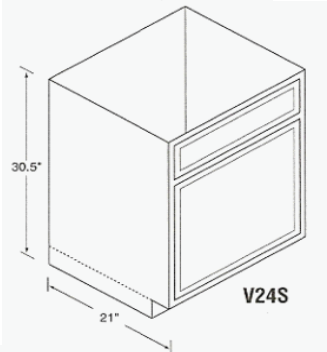

VANITY SINK BASE CABINET

KOV24S

24" X 30.5" SINK BASE CAB