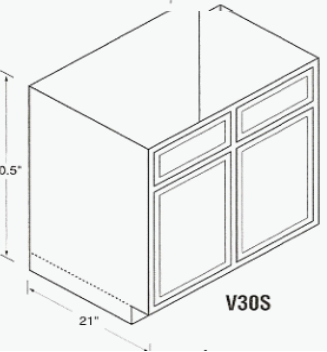

KOV30KH

30" X 30.5" WITH KNEE HOLE

KOV30S

30" X 30.5" SINK BASE CAB