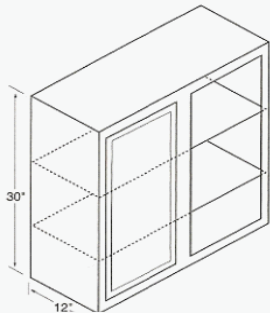

WALL CABINETS ARE 12" DEEP
SINGLE DOOR WALL CABINETS

PART#	DISCRIPTION
KO9W	9" X 30" WALL CABINET
KO12W	12" X 30" WALL CABINET
KO15W	15" X 30" WALL CABINET
KO18W	18" X 30" WALL CABINET
KO21W	21" X 30" WALL CABINET
KO24W	24" X 30" WALL CABINET

DOUBLE DOOR WALL CABINETS

KO27W	27" X 30" WALL CABINET
KO30W	30" X 30" WALL CABINET
KO33W	33" X 30" WALL CABINET
KO36W	36" X 30" WALL CABINET
KO42W	42" X 30" WALL CABINET
KO48W	48" X 30" WALL CABINET

WALL CORNER CABINETS

KO24WC	24" X 30" CORNER CABINET
KO36WC	36" X 30" CORNER CABINET
KO39WC	39" X 30" CORNER CABINET
KO42WC	42" X 30" CORNER CABINET

ANGLE WALL CABINET

KOA24	24" X 30" ANGLE CABINET
-------	-------------------------